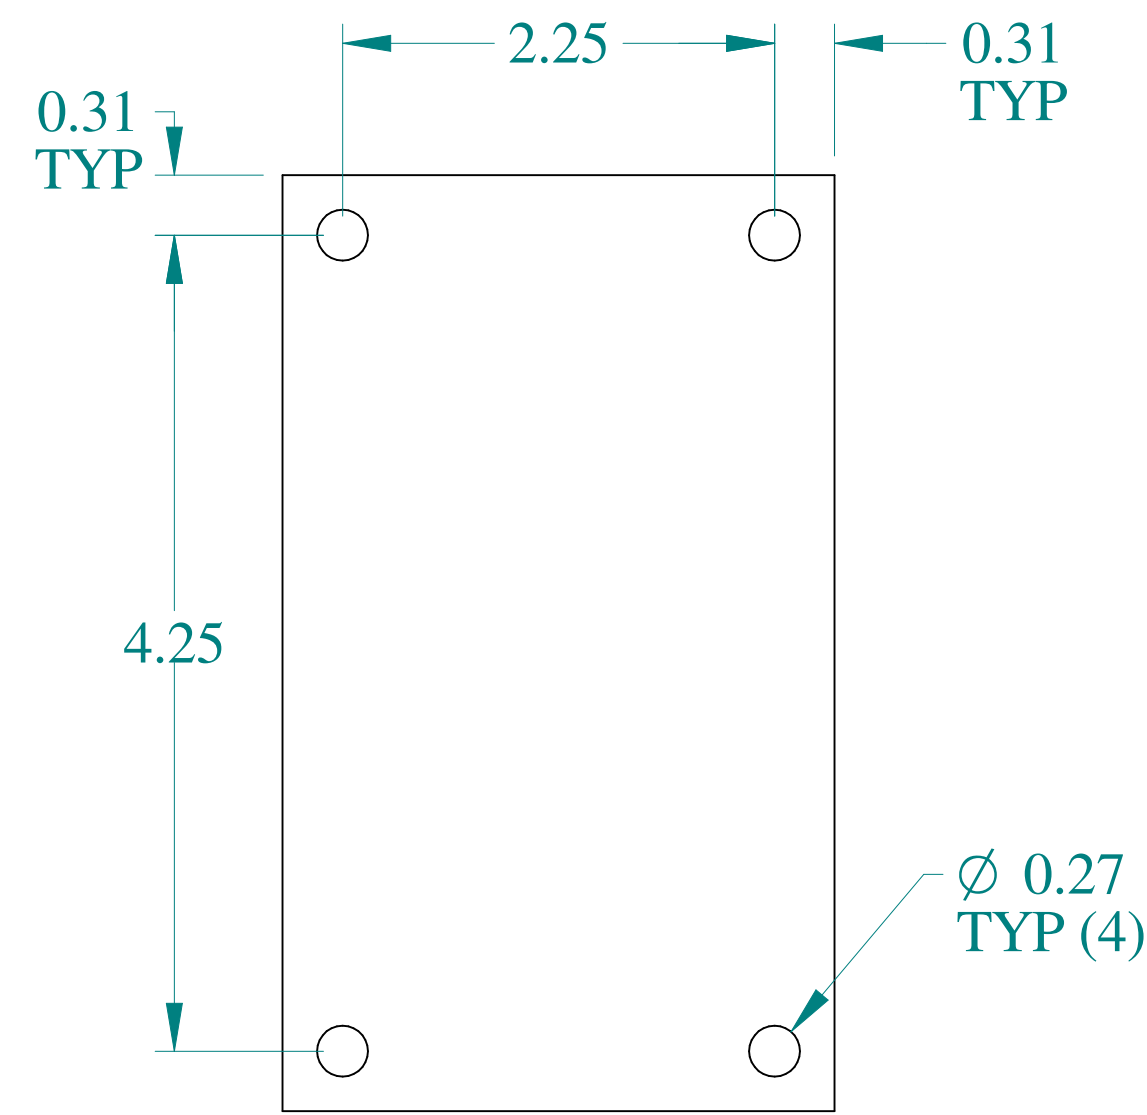

TOP VIEW

ISOMERTIC VIEW

SIDE VIEW

FRONT VIEW

SIDE VIEW

Data subject to change without notice.

Part # : 14G0503

Date : Jan. 29, 2020